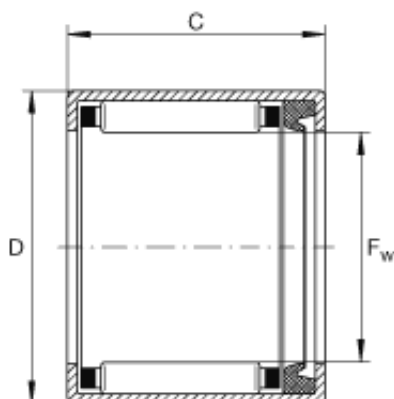

IOR Bearing Manufacturing Co.,Ltd

INA SCH1413-P needle roller bearings

Bearing No. SCH1413-P

Size	22.225x30.162x20.638 mm
Bore Diameter	22,225 mm
Outer Diameter	30,162 mm
Width	20,638 mm
F _w	7/8 inch
F _w	22,225 mm
D	1,188 inch
D	30,162 mm
C	0,813 inch
C	20,638 mm
m	0,075 lbs / Weight
m	34 g / Weight
C _r	4400 lbf / Dynamic load rating (radial)
C _r	19600 N / Dynamic load rating (radial)
C _{0r}	6070 lbf / Static load rating (radial)
C _{0r}	27000 N / Static load rating (radial)
n _G	11100 1/min / Limiting speed
Category	Roller Bearings
Inventory	0.0
Manufacturer Name	SCHAEFFLER GROUP
Minimum Buy Quantity	N/A
Weight / Kilogram	0.038

SCH1413-P Bearing 2D drawings and 3D CAD models

IOR Bearing Manufacturing Co.,Ltd

Product Group	B04144
---------------	--------