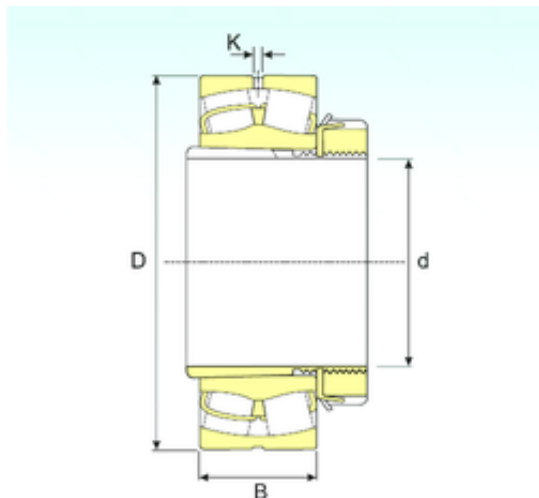

IOR Bearing Manufacturing Co.,Ltd

ISB 23272 EKW33+OH3272 spherical roller bearings

Bearing No. 23272 EKW33+OH3272

Size	340x650x232 mm
Bore Diameter	340 mm
Outer Diameter	650 mm
Width	232 mm
d	340 mm
D	650 mm
B	232 mm
B1	299 mm
C	232 mm
K	12 mm
Weight	375 Kg
Basic dynamic load rating (C)	5292 kN
Basic static load rating (C0)	8134 kN
(Grease) Lubrication Speed	574 r/min

23272 EKW33+OH3272 Bearing 2D drawings and 3D CAD models