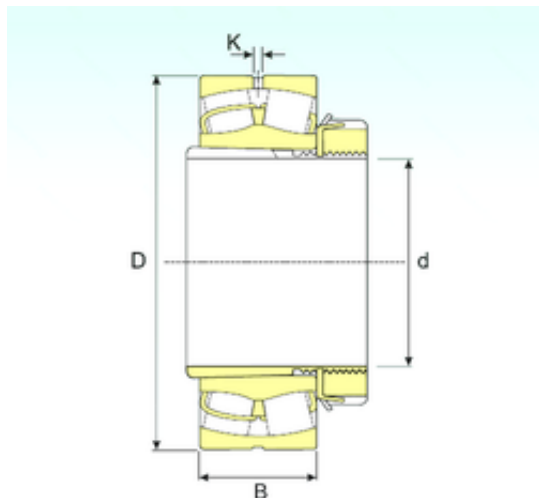

IOR Bearing Manufacturing Co.,Ltd

ISB 22215 EKW33+H315 spherical roller bearings

Bearing No. 22215 EKW33+H315

Size	65x130x31 mm
Bore Diameter	65 mm
Outer Diameter	130 mm
Width	31 mm
d	65 mm
D	130 mm
B	31 mm
B1	55 mm
C	31 mm
K	3 mm
Weight	2,45 Kg
Basic dynamic load rating (C)	208 kN
Basic static load rating (C0)	235 kN
(Grease) Lubrication Speed	4820 r/min

22215 EKW33+H315 Bearing 2D drawings and 3D CAD models