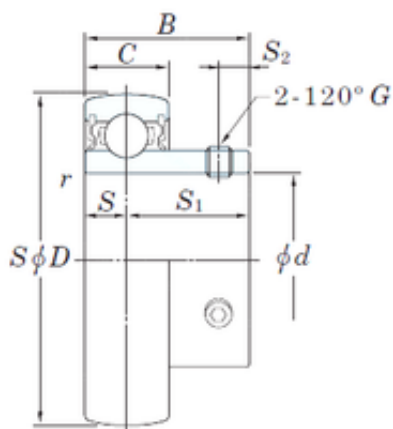

IOR Bearing Manufacturing Co.,Ltd

KOYO SB207 deep groove ball bearings

Bearing No. SB207

Size	35x72x32 mm
Bore Diameter	35 mm
Outer Diameter	72 mm
Width	32 mm
d	35 mm
D	72 mm
B	32 mm
C	17 mm
S1	23,5 mm
r min.	1,1 mm
S	8,5 mm
S2	6 mm
Thread (G)	M6 × 0,75
Weight	0,42 Kg
Basic dynamic load rating (C)	25,7 kN
Basic static load rating (C0)	15,4 kN

SB207 Bearing 2D drawings and 3D CAD models